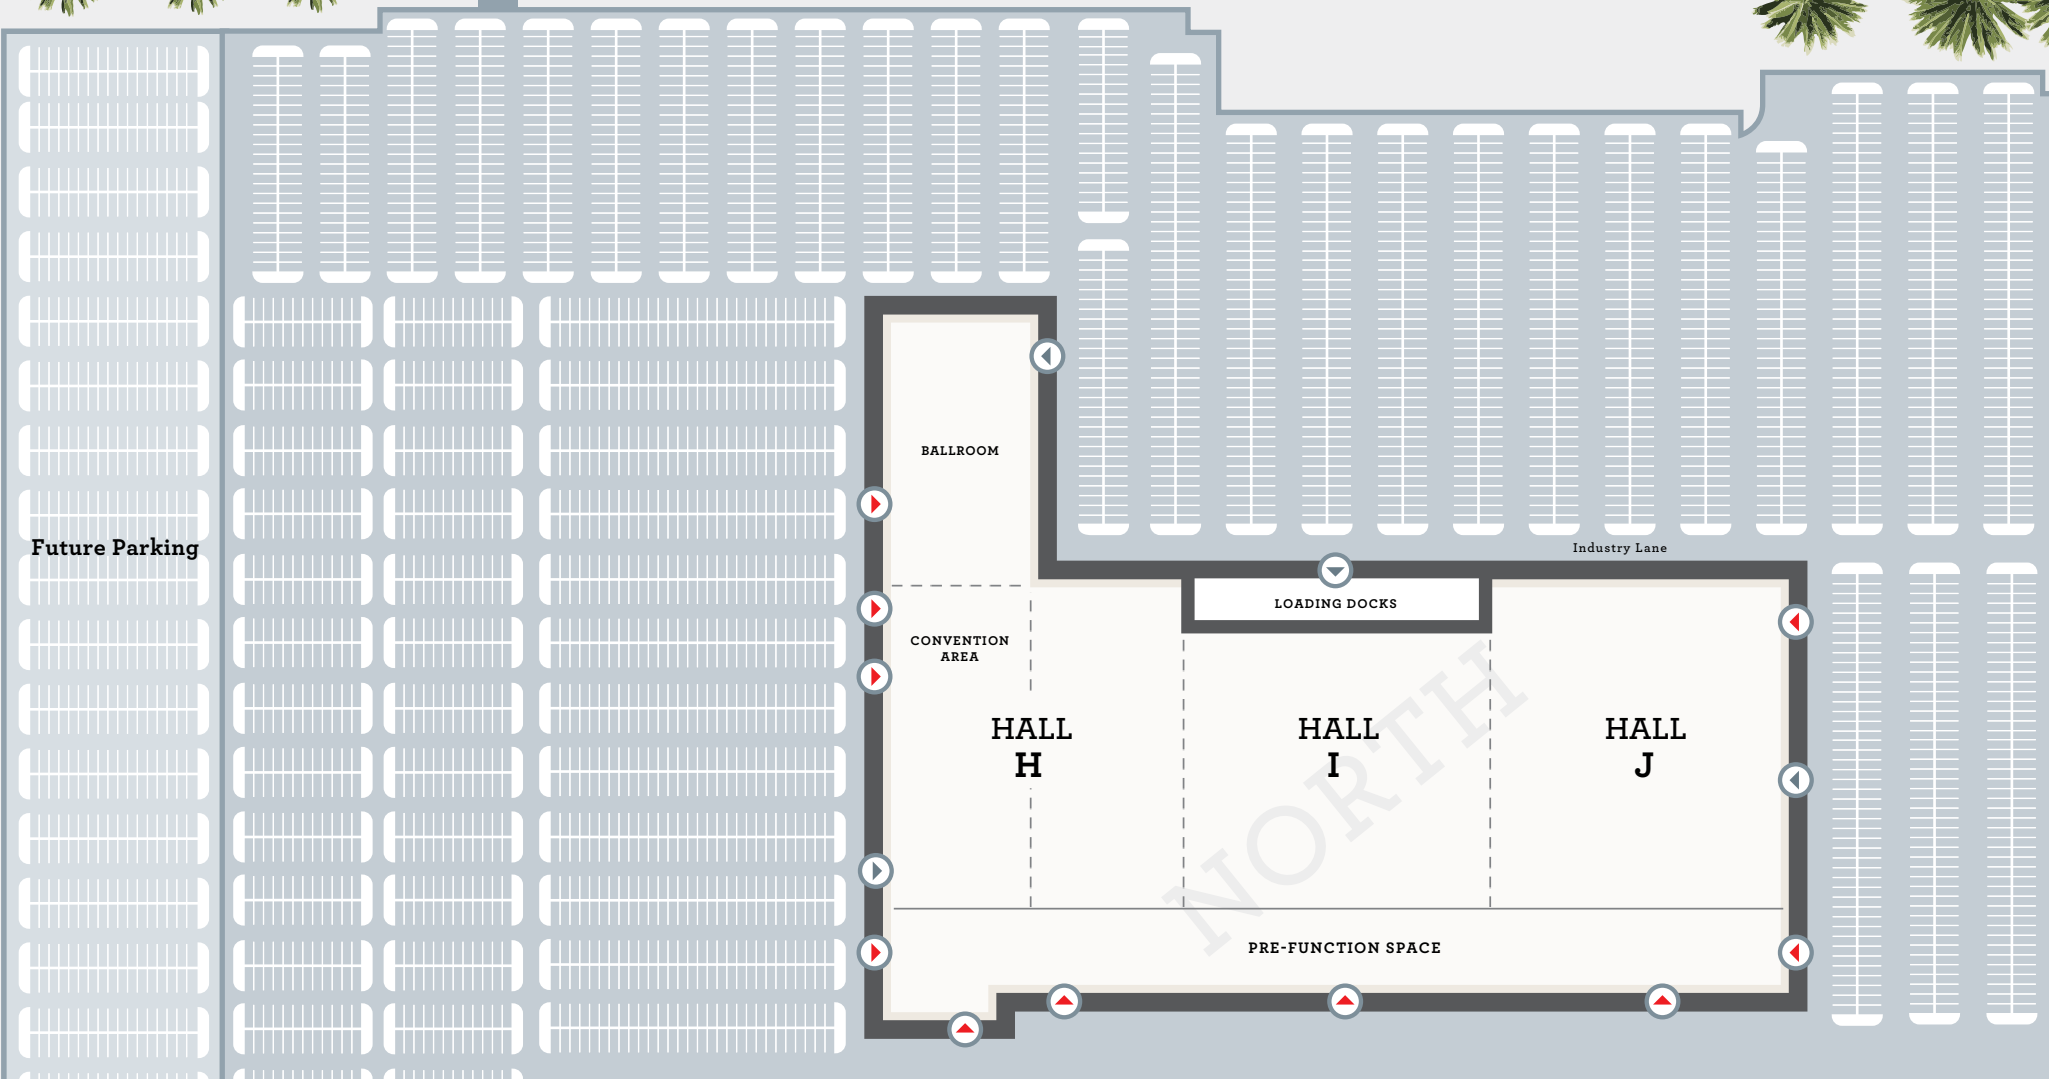

HWY 409

To HWY 401 (E)
HWY 27 (N)
HWY 409

Future
To Belfield Road

HWY 27

the TORONTO CONGRESS CENTRE

650 Dixon Road,
Toronto, Ontario
Canada M9W 1J1

t. 416 245.5000
f. 416 245.4923
www.torontocongresscentre.com

- Legend**
- Pedestrian Entry
 - Vehicle/Truck Access

MARTIN GROVE ROAD

CITY VIEW DRIVE

Electronic Sign Board

DIXON ROAD

HWY 401